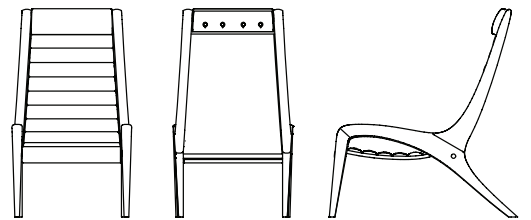

info@lucasl.co

www.lucasl.co

Lucas Leibman Design