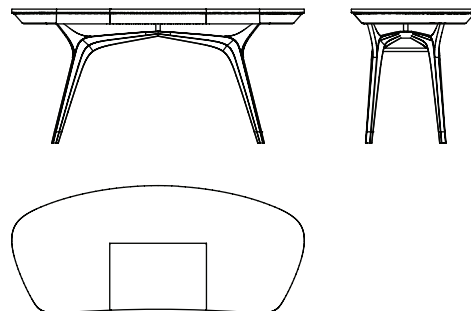

Lucas Leibman Design